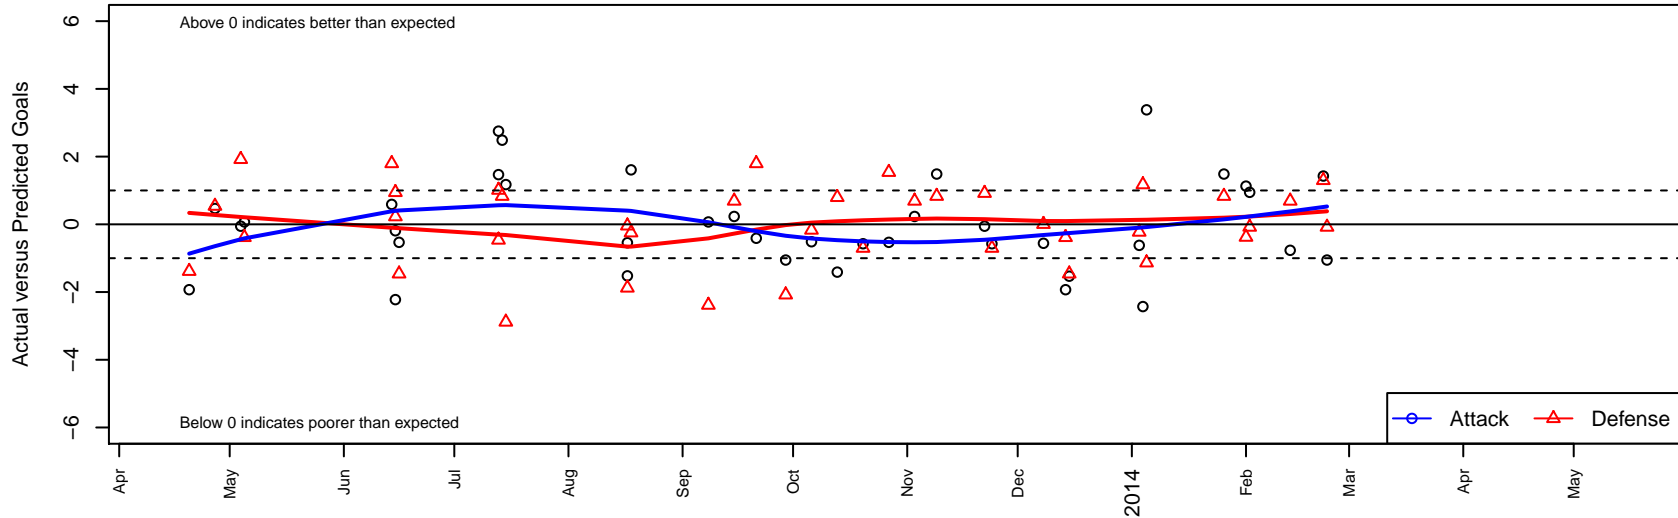

PacNW Maroon B98

Dots are actual minus expected GF (blue circles) and GA (red triangles).
Blue line is smoothed change in attack strength. Red is smoothed change in defense strength.